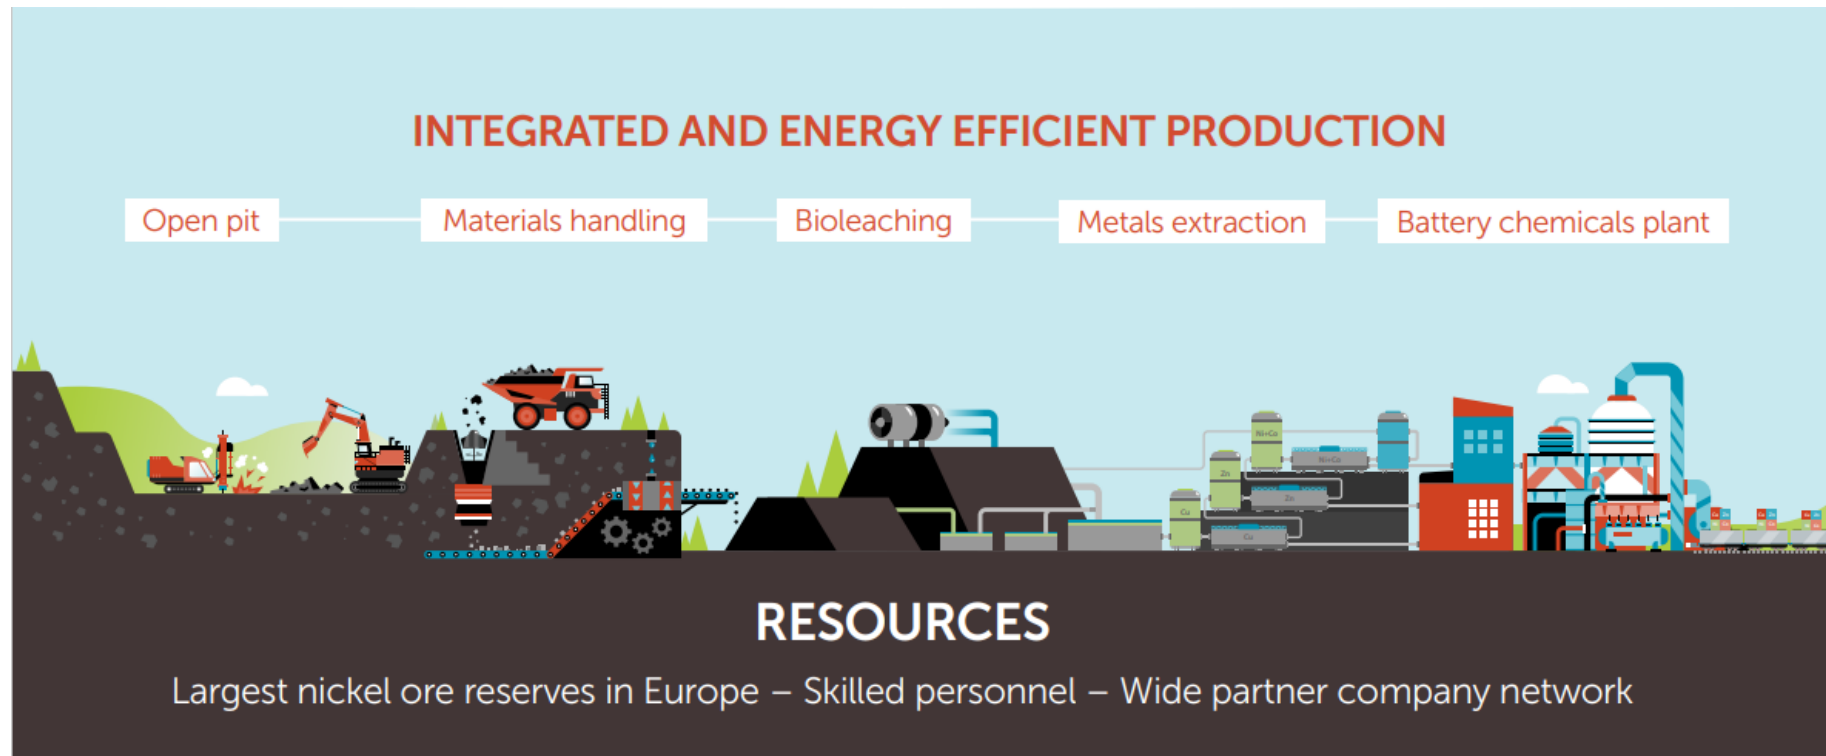

Terrafame

Tulevaisuuden Geo-osaaja päivä
Helsingin Yliopisto 18.1. 2024

Juho Lesch

»» Terrafame as a company

- Largest mine in Finland and largest nickel mine in Europe
 - 18 Mt ore per year, 30 000 tonnes nickel
 - ~800 employees and ~800 contractors
- Located in Sotkamo, Kainuu
- The carbon footprint of Terrafame's battery chemicals is 60% lower than that of battery chemicals produced with conventional production technologies

» Kuusilampi open-pit mine

Battery chemicals plant and heaps

»» Job opportunities for geologist

- Geology
 - Mineral exploration geologist
 - Mine geologist
 - Structural geologist
- Other possibilities
 - Mine planning, mine surveying, geo-operator, laboratory, water control unit...
- Summerjobs for summer '24 are open!
 - Find more info: www.kykyjentalteenotto.fi
 - Dead line for applications is 31.3.2024